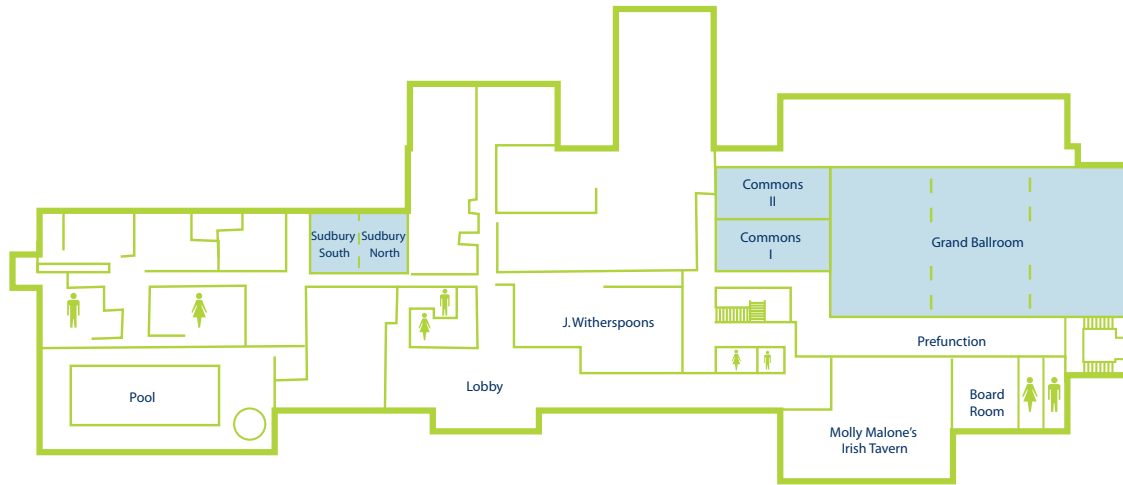

# CAPACITY CHART

## ROOM DIMENSIONS AND SEATING CAPACITY

Room Name	Square Feet	Dimensions	Ceiling Height	Banquet	Theater	Reception	Classroom	U-Shape	HSquare	Conference
GRAND BALLROOM	8118	123' X 66'	18'	720	1200	1200	600	-	-	-
GRAND NORTH	2706	41' X 66'	18'	240	350	350	180	75	-	100
GRAND CENTRE	2706	41' X 66'	18'	240	350	350	180	75	-	100
GRAND SOUTH	2706	41' X 66'	18'	240	350	350	180	75	-	100
COMMONS	2112	48' X 54'	10.8'	-	-	150	-	-	-	-
COMMON I	1248	26' X 48'	10.8'	75	100	-	60	45	-	35
COMMON II	864	18' X 48'	10.8'	50	60	-	45	45	-	25
SUDBURY	1030	42' X 25'	10'	60	80	80	40	30	-	40
SUDBURY NORTH	515	21' X 25'	10'	30	40	40	24	15	-	20
SUDBURY SOUTH	515	21' X 25'	10'	30	40	40	24	15	-	20
COMMONWEALTH BRDRM	624	26' X 24'	9'	50	50	50	25	20	-	20

Room Name	Square Feet	Dimensions	Ceiling Height	Banquet	Theater	Reception	Classroom	U-Shape	Pods	Conference
ASHLAND	1760	32' X 55'	9'	-	125	-	70	45	60	30
MIDDLESEX	1260	21' X 60'	9'	-	80	-	55	35	48	35
MIDDLESEX WEST	630	21' X 30'	9'	-	40	-	25	20	24	24
MIDDLESEX EAST	630	21' X 30'	9'	-	40	-	25	20	24	24
WAYLAND	1440	32' X 45'	9'	-	100	-	60	35	48	40
WAYLAND SOUTH	672	32' X 24'	9'	-	30	-	20	15	18	20
WAYLAND NORTH	768	32' X 31'	9'	-	35	-	20	20	18	25
CARLISLE	925	25' X 37'	9'	-	60	-	40	25	30	40
CONCORD	666	18' X 37'	9'	-	50	-	30	20	24	20
MARLBOROUGH	540	20' X 27'	9'	-	-	-	-	-	-	16
SHERBORN	520	20' X 26'	9'	-	35	-	16	16	18	18
NATICK	400	20' X 20'	9'	-	25	-	12	8	12	15
MAYNARD	400	20' X 20'	9'	-	25	-	12	8	12	15
DOVER	380	20' X 19'	9'	-	25	-	12	10	18	15
HOPKINTON	380	20' X 19'	9'	-	25	-	12	10	18	15
HUDSON	380	20' X 19'	9'	-	25	-	12	10	18	15
LINCOLN	380	20' X 19'	9'	-	25	-	12	10	18	15
SOUTHBOROUGH	280	20' X 14'	9'	-	15	-	10	8	6	8
WESTON	280	20' X 14'	9'	-	15	-	10	8	6	8