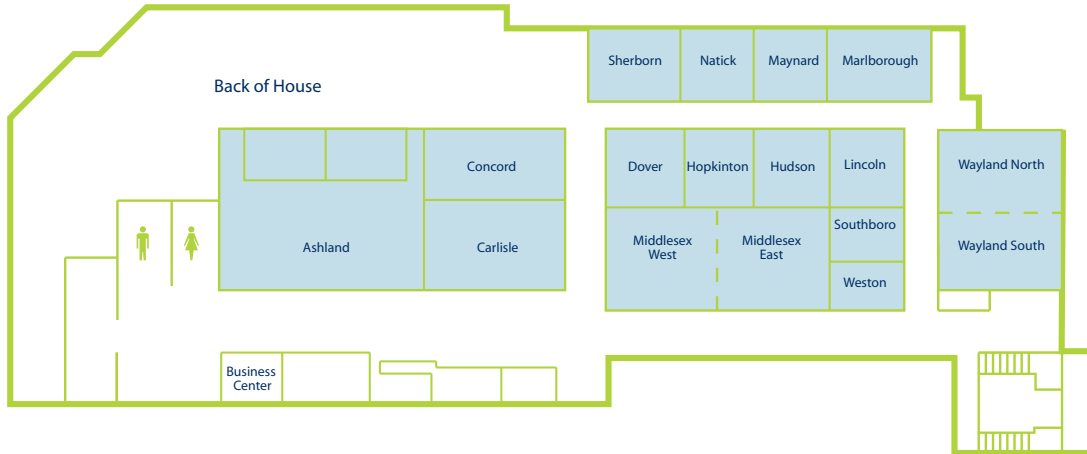

# CAPACITY CHART

## ROOM DIMENSIONS AND SEATING CAPACITY

Room Name	Square Feet	Dimensions	Ceiling Height	Banquet	Theater	Reception	Classroom	U-Shape	HSquare	Conference
GRAND BALLROOM	8118	123' X 66'	18'	720	1200	1200	600	-	-	-
GRAND NORTH	2706	41' X 66'	18'	240	350	350	180	75	-	100
GRAND CENTRE	2706	41' X 66'	18'	240	350	350	180	75	-	100
GRAND SOUTH	2706	41' X 66'	18'	240	350	350	180	75	-	100
COMMONS	2112	48' X 54'	10.8'	-	-	150	-	-	-	-
COMMON I	1248	26' X 48'	10.8'	75	100	-	60	45	-	35
COMMON II	864	18' X 48'	10.8'	50	60	-	45	45	-	25
SUDBURY	1030	42' X 25'	10'	60	80	80	40	30	-	40
SUDBURY NORTH	515	21' X 25'	10'	30	40	40	24	15	-	20
SUDBURY SOUTH	515	21' X 25'	10'	30	40	40	24	15	-	20
COMMONWEALTH BRDRM	624	26' X 24'	9'	50	50	50	25	20	-	20

## Sheraton Framingham Hotel & Conference Center

FRAMINGHAM, MASSACHUSETTS

1657 Worcester Road · Framingham, Massachusetts 01701  
 † — 508.879.7200

sheraton.com/framingham

CAPACITY CHART

ROOM DIMENSIONS AND SEATING CAPACITY

Room Name	Square Feet	Dimensions	Ceiling Height	Banquet	Theater	Reception	Classroom	U-Shape	Pods	Conference
ASHLAND	1760	32' X 55'	9'	-	125	-	70	45	60	30
MIDDLESEX	1260	21' X 60'	9'	-	80	-	55	35	48	35
MIDDLESEX WEST	630	21' X 30'	9'	-	40	-	25	20	24	24
MIDDLESEX EAST	630	21' X 30'	9'	-	40	-	25	20	24	24
WAYLAND	1440	32' X 45'	9'	-	100	-	60	35	48	40
WAYLAND SOUTH	672	32' X 24'	9'	-	30	-	20	15	18	20
WAYLAND NORTH	768	32' X 31'	9'	-	35	-	20	20	18	25
CARLISLE	925	25' X 37'	9'	-	60	-	40	25	30	40
CONCORD	666	18' X 37'	9'	-	50	-	30	20	24	20
MARLBOROUGH	540	20' X 27'	9'	-	-	-	-	-	-	16
SHERBORN	520	20' X 26'	9'	-	35	-	16	16	18	18
NATICK	400	20' X 20'	9'	-	25	-	12	8	12	15
MAYNARD	400	20' X 20'	9'	-	25	-	12	8	12	15
DOVER	380	20' X 19'	9'	-	25	-	12	10	18	15
HOPKINTON	380	20' X 19'	9'	-	25	-	12	10	18	15
HUDSON	380	20' X 19'	9'	-	25	-	12	10	18	15
LINCOLN	380	20' X 19'	9'	-	25	-	12	10	18	15
SOUTHBOROUGH	280	20' X 14'	9'	-	15	-	10	8	6	8
WESTON	280	20' X 14'	9'	-	15	-	10	8	6	8