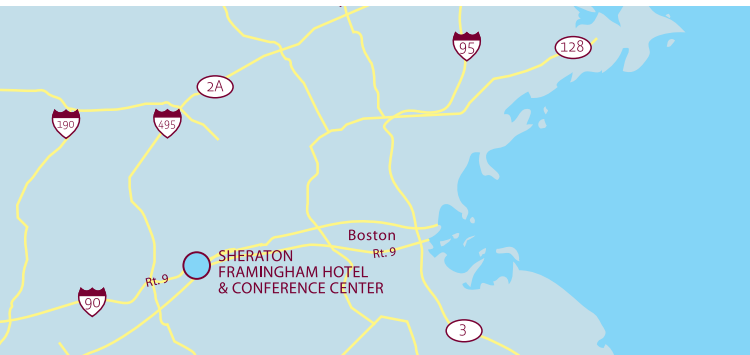

Sheraton

Sheraton

Sheraton Framingham Hotel & Conference Center

FRAMINGHAM, MASSACHUSETTS

From the East

Follow the Massachusetts Turnpike (I-90) West to Exit 12 (Route 9 West toward Framingham). Bear left after the toll. Stay in the right lane. The hotel is the first building on the right.

From the North

Follow 128 South to Exit 25 (Interstate 90 West Massachusetts Turnpike). From I-90 West, take Exit 12 (Route 9 West toward Framingham). Bear left after toll. Stay in the right lane. The hotel is the first building on the right.

From the West

Follow the Massachusetts Turnpike (I-90) East to Exit 12 (Route 9 West toward Framingham). Bear left after toll. Stay in the right lane. The hotel is the first building on the right.

From the South

Take I-495 North to Exit 22. Take Exit 22 (Massachusetts Turnpike I-90 East) toward Boston. Take Exit 12 (Route 9 West toward Framingham). Bear left after toll. Stay in the right lane. The hotel is the first building on the right.